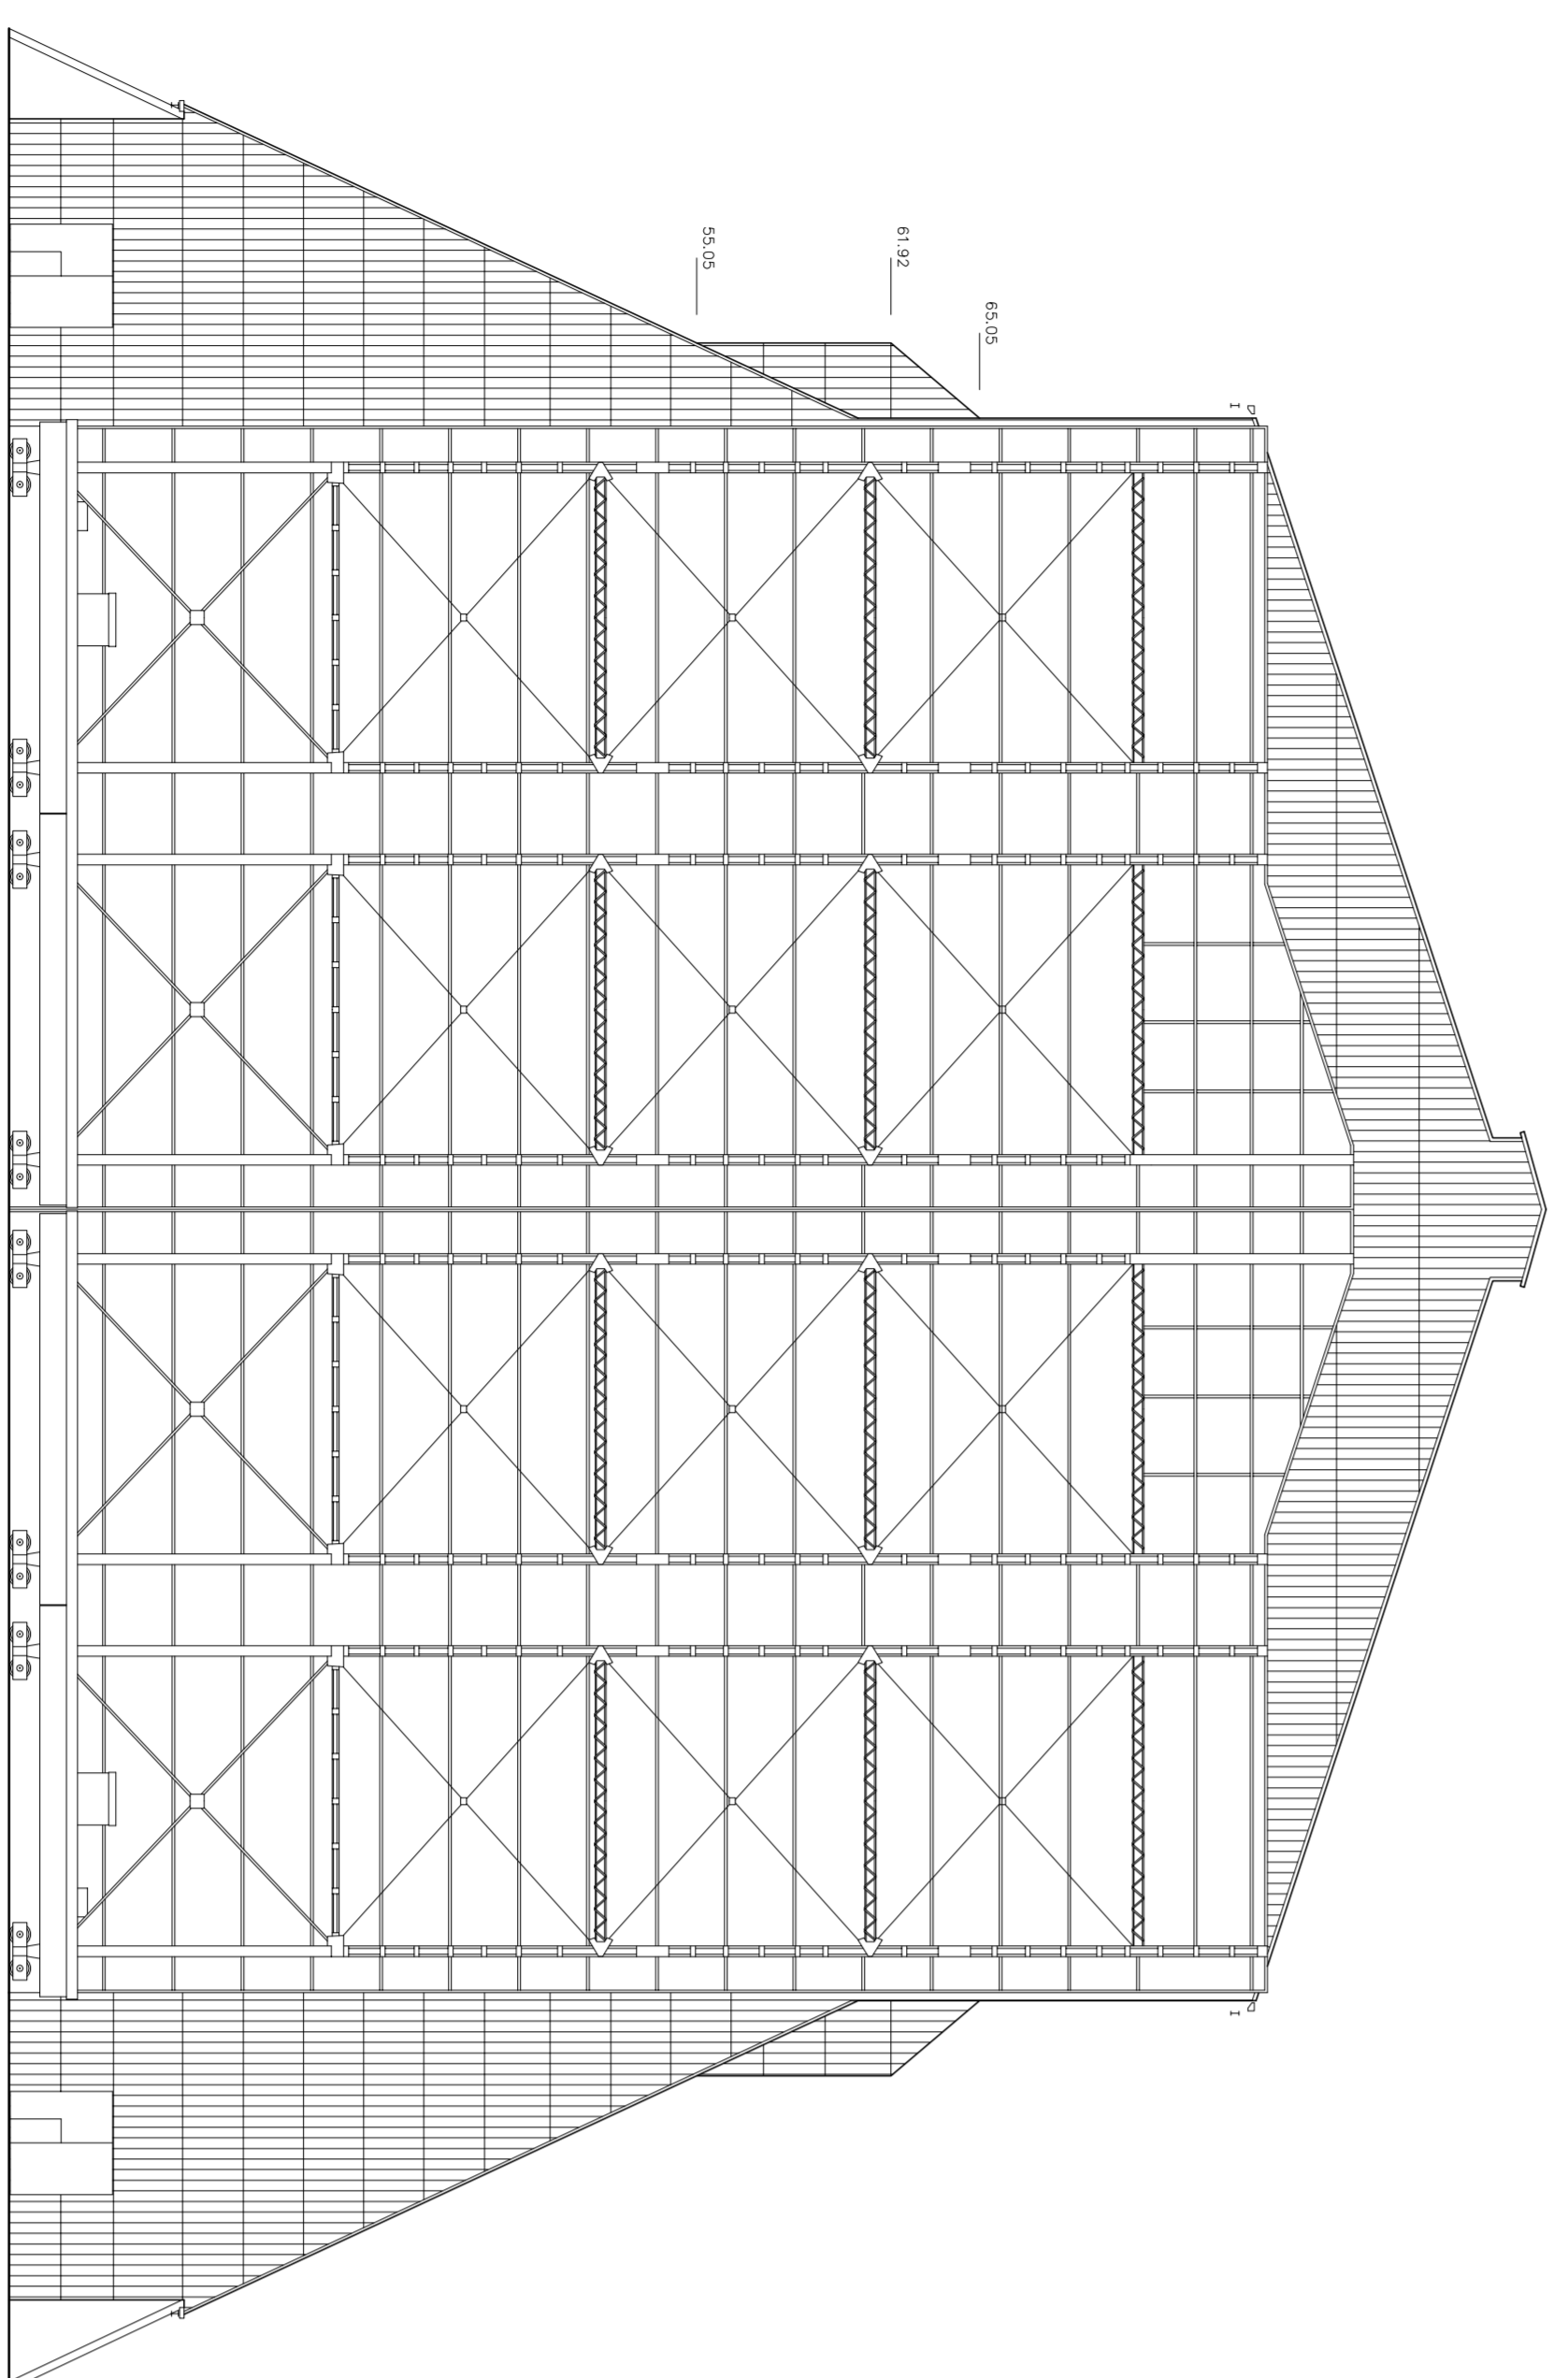

SOUTH ELEVATION

Column Line, Value 28.00m.

WEST ELEVATION

Column Line, Value 28.00m.

TYPICAL SECTION

14 0203 00001
www.mk-surveys.co.uk
Cardington Hangar
14 0203 00001

Cardington Hangar

Sample Elevations / Sections