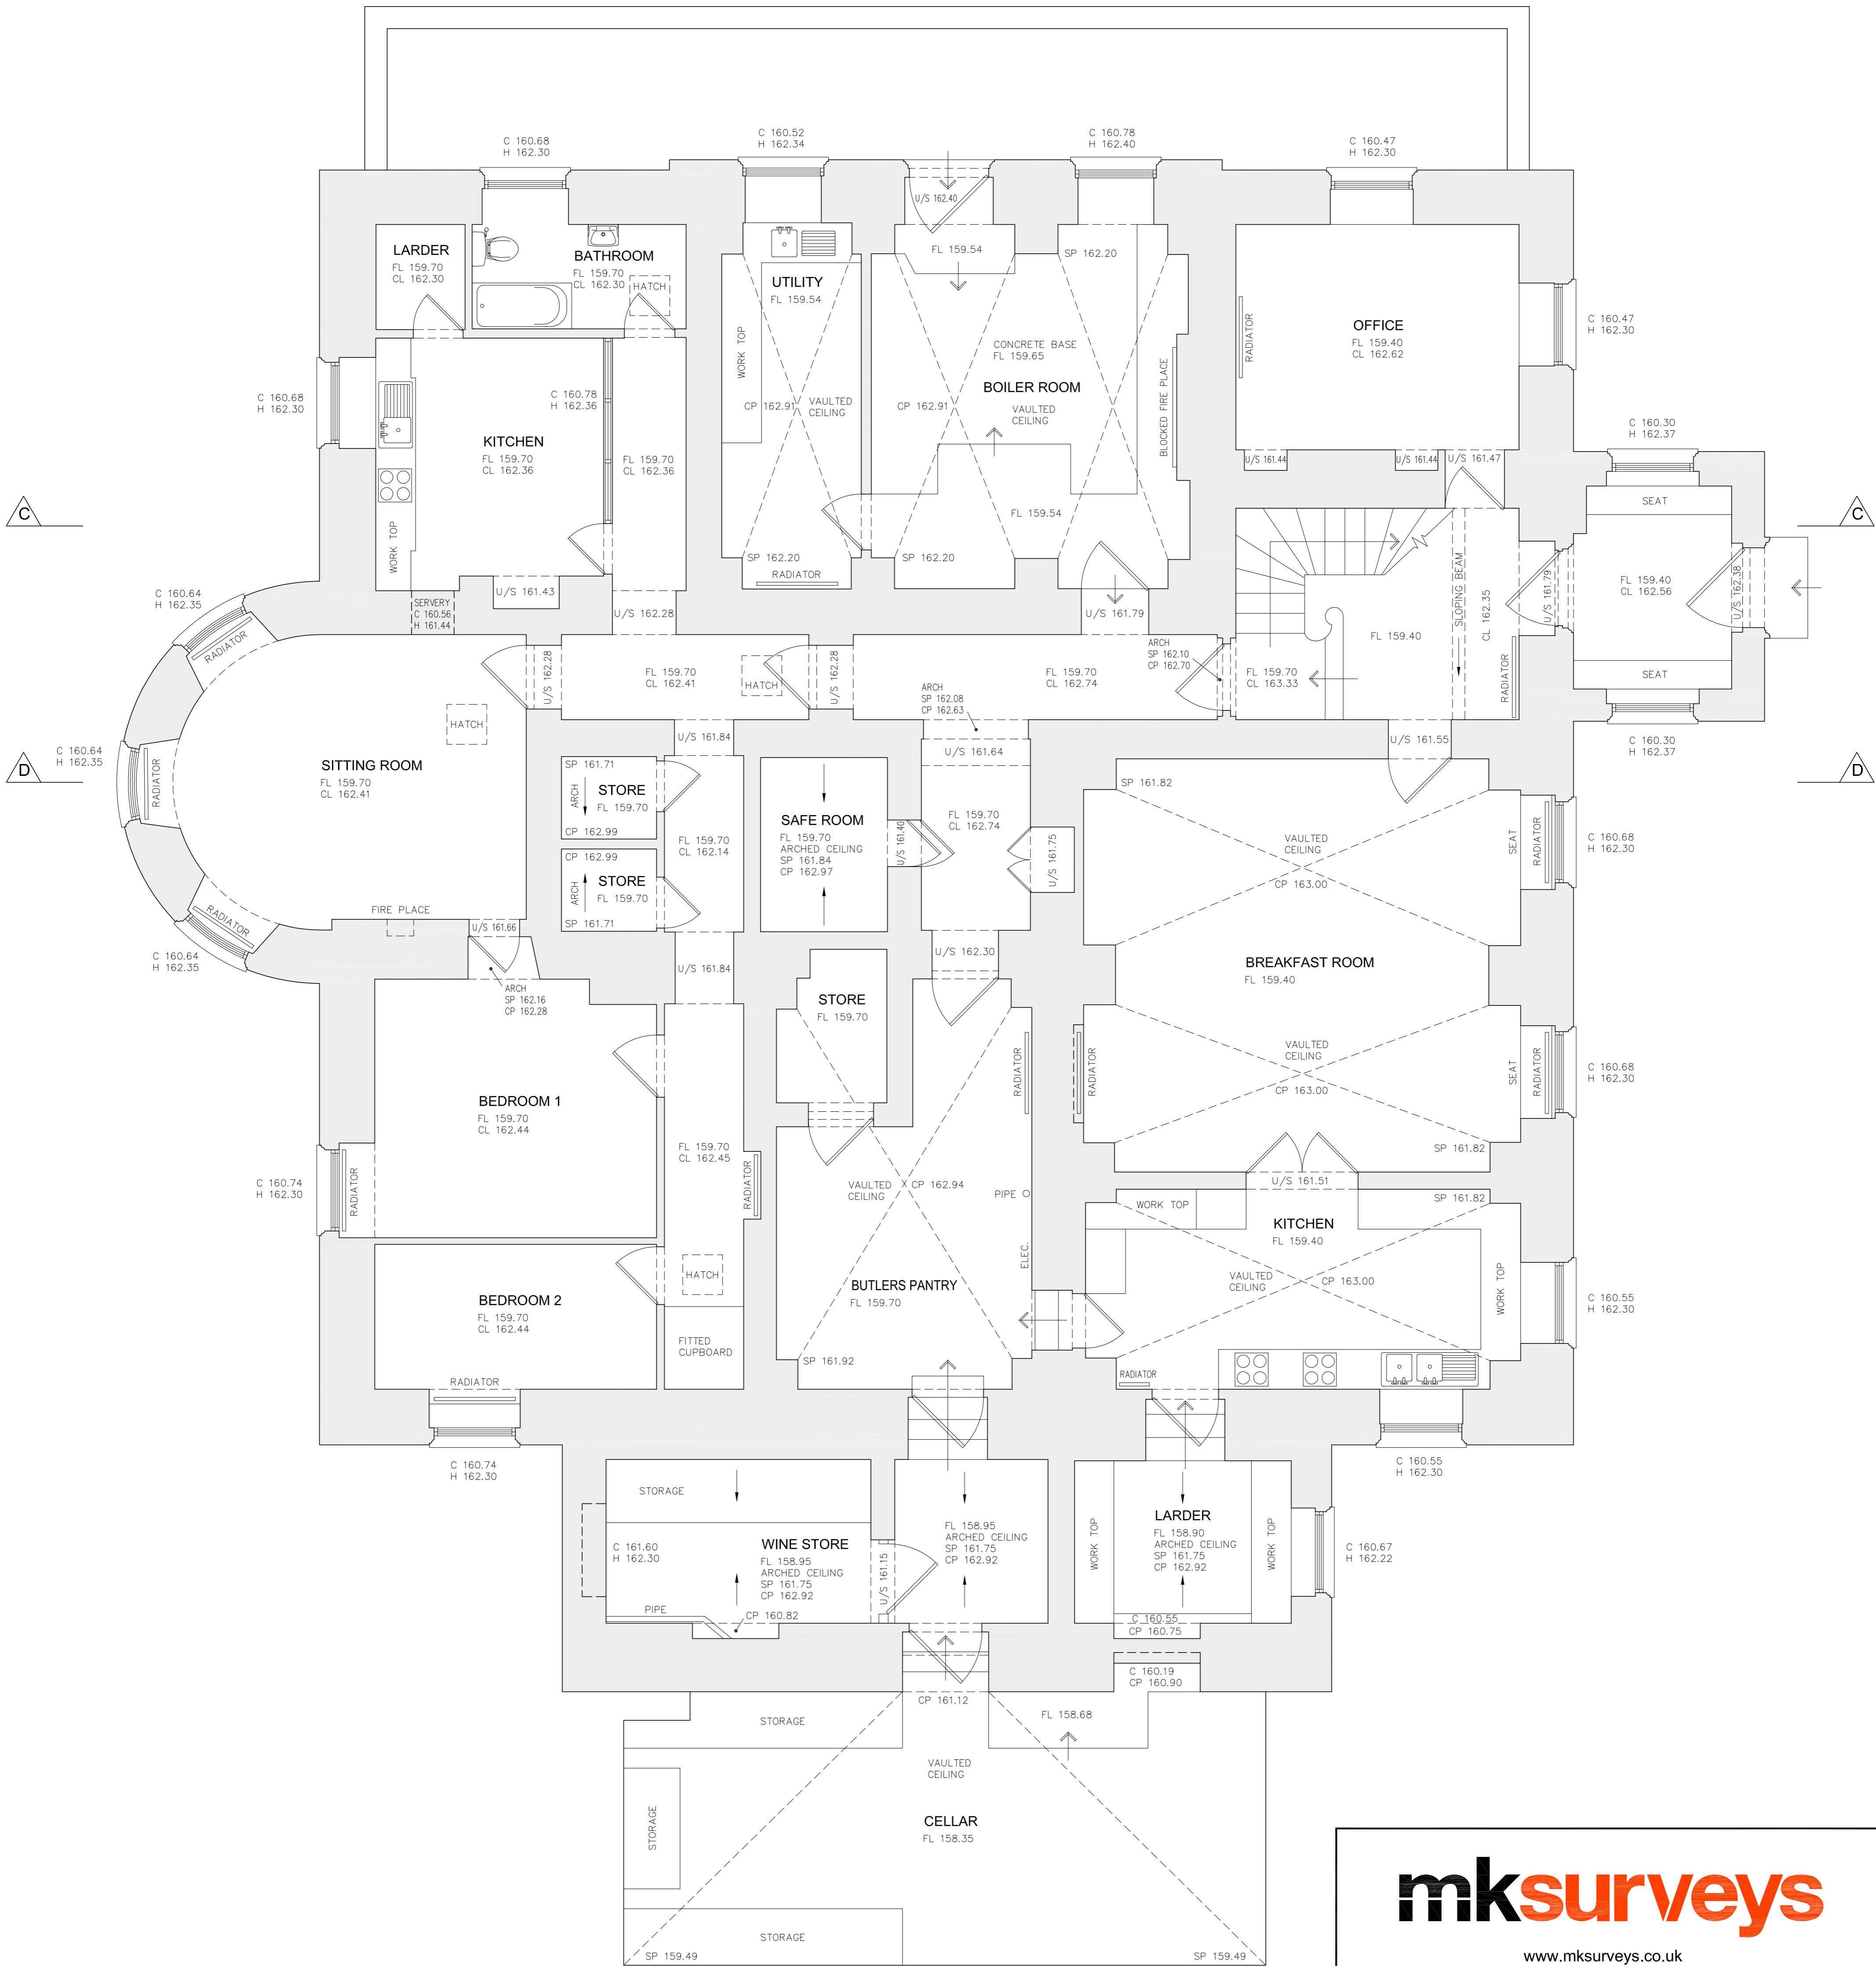

LOWER GROUND FLOOR

Abbreviations used :

FL	FLOOR LEVEL
CL	CEILING LEVEL
C	CILL
H	HEAD
U/S	UNDERSIDE
CP	CROWN POINT
SP	SPRING POINT
→	UP
↘	SLOPING CEILING

FRONT

REAR

mksurveys

www.mksurveys.co.uk
 Milton Keynes enquiries@mksurveys.co.uk
 Oxford oxford@mksurveys.co.uk
 Kidderminster midlands@mksurveys.co.uk

**Manor House
 Northamptonshire**